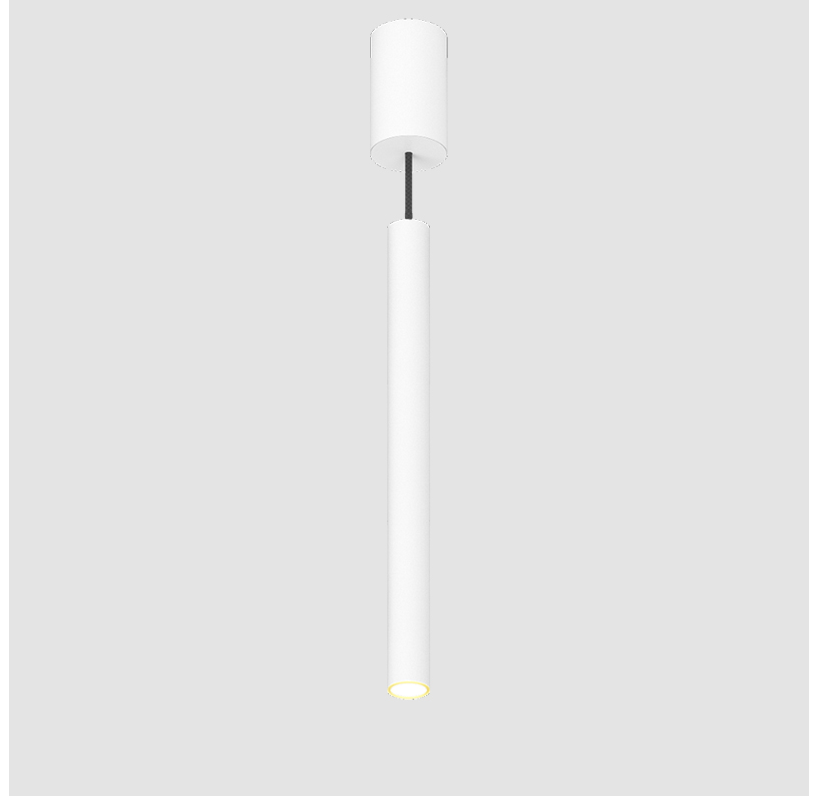

GENERAL

Series: Hangover
Subseries: Hangover Monopoint Surface Canopy
Brand: Prolicht
Division: Architectural
Mounting Type: Suspension
Mounting Location: Ceiling
Subcategory: Pendant

PHYSICAL

Shape: Cylinder
Diameter (mm): 40
Diameter (in): 1 9/16
Height (mm): 450
Height (in): 17 13/16
Max. Overall Height (mm): 2450
Max. Overall Height (in): 96 7/16
Light Distribution: Downlight
Diffuser: Shine Ring 0-6
Fixture Finish: SSR / BKV / CWI / CRY / HAB / UFT / ITA / RUA / FTG / MYG / LOD / PUS / FRO / FUP / KIA / POP / BLS / SPG / MEY / GOH / GUM / CHC / COM / ABZ / JAG / OBR / MOS / ROR
Fixture Material: Aluminum
Cable Details: 2000mm / 6000mm Cable in White / Black / Orange / Red

ELECTRICAL

Lamp Type: LED (Zhaga Standard)
Input Wattage (W): 10.9
Total Output Wattage (W): 9
Dimming: Non-Dimmable
Driver Included: Yes
Driver Location: Integrated
Driver Type: Constant Current
Driver Class: Class 2
Housing: ENCP3
Input Voltage (V): 120
Constant Current (MA): 500
Upon Request: Remote: 0-10Vdc dimming / Phase dimming 120Vac

LED

Number of LEDs: 1
Color Temperature (°K): 2700 / 3000 / 4000
Max. Delivered Lumen (lm): 842
CRI: >90 CRI
Efficiency (%): 86
Lamp Life (hrs): 50000
Upon Request: ***3500K available in minimum quantities (larger quantities upon request)

OPTICAL

Reflector: 40 / 50

RATINGS AND CERTIFICATIONS

Certified By: Certified for North American Standards
IP rating: IP20