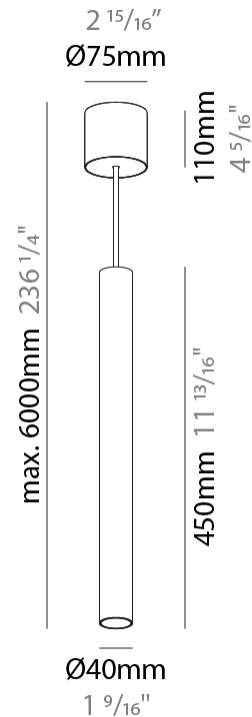

GENERAL

Series: Hangover
Subseries: Hangover Monopoint Surface Canopy
Brand: Prolicht
Division: Architectural
Mounting Type: Suspension
Mounting Location: Ceiling
Subcategory: Pendant

PHYSICAL

Shape: Cylinder
Diameter (mm): 40
Diameter (in): 1 9/16
Height (mm): 450
Height (in): 17 13/16
Max. Overall Height (mm): 2450
Max. Overall Height (in): 96 7/16
Light Distribution: Downlight
Diffuser: Shine Ring 0-6
Fixture Finish: SSR / BKV / CWI / CRY / HAB / UFT / ITA / RUA / FTG / MYG / LOD / PUS / FRO / FUP / KIA / POP / BLS / SPG / MEY / GOH / GUM / CHC / COM / ABZ / JAG / OBR / MOS / ROR
Fixture Material: Aluminum
Cable Details: 2000mm / 6000mm Cable in White / Black / Orange / Red

ELECTRICAL

Lamp Type: LED (Zhaga Standard)
Input Wattage (W): 10.9
Total Output Wattage (W): 9
Dimming: Non-Dimmable
Driver Included: Yes
Driver Location: Integrated
Driver Type: Constant Current
Driver Class: Class 2
Housing: ENCP3
Input Voltage (V): 120
Constant Current (MA): 500
Upon Request: Remote: 0-10Vdc dimming / Phase dimming 120Vac

LED

Number of LEDs: 1
Color Temperature (°K): 2700 / 3000 / 4000
Max. Delivered Lumen (lm): 842
CRI: >90 CRI
Efficiency (%): 86
Lamp Life (hrs): 50000
Upon Request: ***3500K available in minimum quantities (larger quantities upon request)

OPTICAL

Reflector: 40 / 50

RATINGS AND CERTIFICATIONS

Certified By: Certified for North American Standards
IP rating: IP20